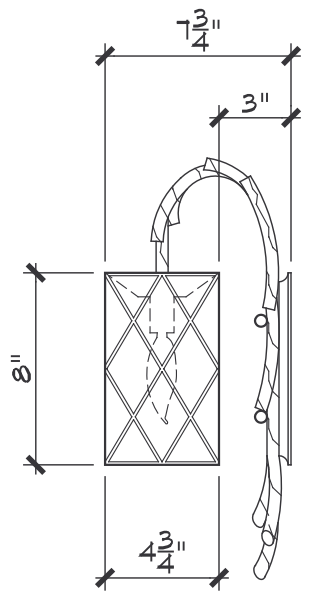

40 WATT CANDELABRA BASE
FROSTED TORPRDO TIP

FRONT ELEVATION

SIDE ELEVATION

1 SMALL WALL SCONCE

SCALE: 1-1/2" = 1'-0"

xxx1.dwg

THIS DESIGN IS THE PROPERTY OF WYNN DESIGN AND DEVELOPMENT, IT MAY NOT BE REPRODUCED, DUPLICATED OR SOLD WITHOUT WRITTEN PERMISSION OF THE OWNER.

PLAN VIEW

FRONT ELEVATION

SIDE ELEVATION

40 WATT CANDELABRA BASE
FROSTED TORPRDO TIP

2 **LARGE WALL SCONCE**
SCALE: 1-1/2" = 1'-0" xxx1.dwg

THIS DESIGN IS THE PROPERTY OF WYNN DESIGN AND DEVELOPMENT, IT MAY NOT BE REPRODUCED, DUPLICATED OR SOLD WITHOUT WRITTEN PERMISSION OF THE OWNER.

PLAN VIEW

FRONT ELEVATION

SIDE ELEVATION

DUAL LAMP SCONCE OPTION " B "

2

SCALE: 1-1/2" = 1'-0"

xxxxl.dwg

THIS DESIGN IS THE PROPERTY OF WYNN DESIGN AND DEVELOPMENT, IT MAY NOT BE REPRODUCED, DUPLICATED OR SOLD WITHOUT WRITTEN PERMISSION OF THE OWNER.

TOP

FRONT

1- $\frac{1}{2}$ "Wx1- $\frac{1}{2}$ "Lx $\frac{3}{4}$ "THK.
BEVELED MIRROR PIECES
MEDIUM ANTIQUE FINISH
W/ $\frac{3}{8}$ " BEVEL (TYP.)

1- $\frac{1}{2}$ "Wx4- $\frac{7}{8}$ "Lx $\frac{3}{4}$ "THK.
BEVELED MIRROR PIECES
MEDIUM ANTIQUE FINISH
W/ $\frac{3}{8}$ " BEVEL (TYP. @
SIDES OF MIRROR)