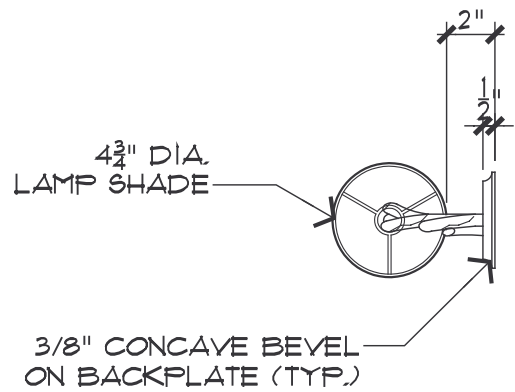

POLISHED BACKPLATE
COLOR TBD

POLISHED ORB NUT
COLOR TBD

BACKPLATE ELEVATION

PLAN VIEW

CAST ALUMINUM ARM
COLOR TBD

PARCHMENT PERMAMOUNT
SHADE - COLOR TBD

1/8" BRASS STRIPS & EDGE
BASKET WEAVE PATTERN
COLOR TBD

40 WATT CANDELABRA BASE
FROSTED TORPRDO TIP

FRONT ELEVATION

SIDE ELEVATION

1 SMALL WALL SCONCE

SCALE: 1-1/2" = 1'-0"

xxx1.dwg

THIS DESIGN IS THE PROPERTY OF WYNN DESIGN AND DEVELOPMENT, IT MAY NOT BE REPRODUCED, DUPLICATED OR SOLD WITHOUT WRITTEN PERMISSION OF THE OWNER.