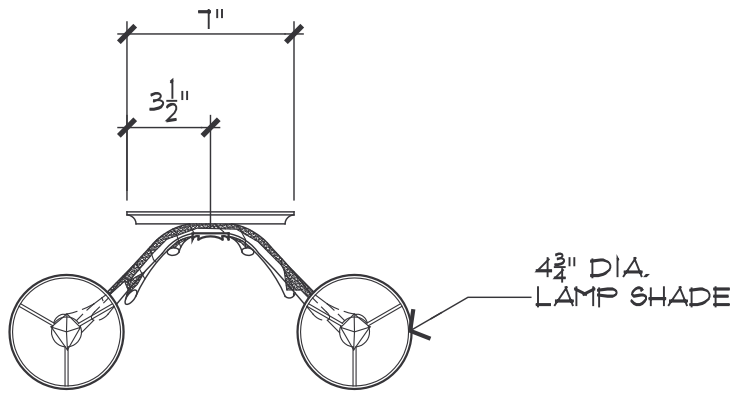

PLAN VIEW

SIDE ELEVATION

DUAL LAMP SCONCE OPTION " B "

2

SCALE: 1-1/2" = 1'-0"

xxxxl.dwg

THIS DESIGN IS THE PROPERTY OF WYNN DESIGN AND DEVELOPMENT, IT MAY NOT BE REPRODUCED, DUPLICATED OR SOLD WITHOUT WRITTEN PERMISSION OF THE OWNER.

DRAWING NUMBER: 2 OF 2	PROJECT NUMBER: TBD	PROJECT: ENCORE CASINO & PUBLIC AREA LIGHTING	680 Pilot Road, suite 1 Las Vegas, Nevada 89119 PHONE: (702) 770-5000 FAX: (702) 770-5003
	REVIEWED BY: DSA	DRAWING TITLE: WALL MOUNTED SCONCE LIGHT	
	DATE: 6-6-2006	CUSTOM DESIGN BY ROGER THOMAS