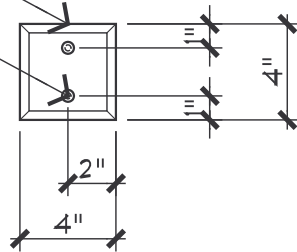

POLISHED BACKPLATE
COLOR TBD

POLISHED ORB NUT
COLOR TBD

BACKPLATE ELEVATION