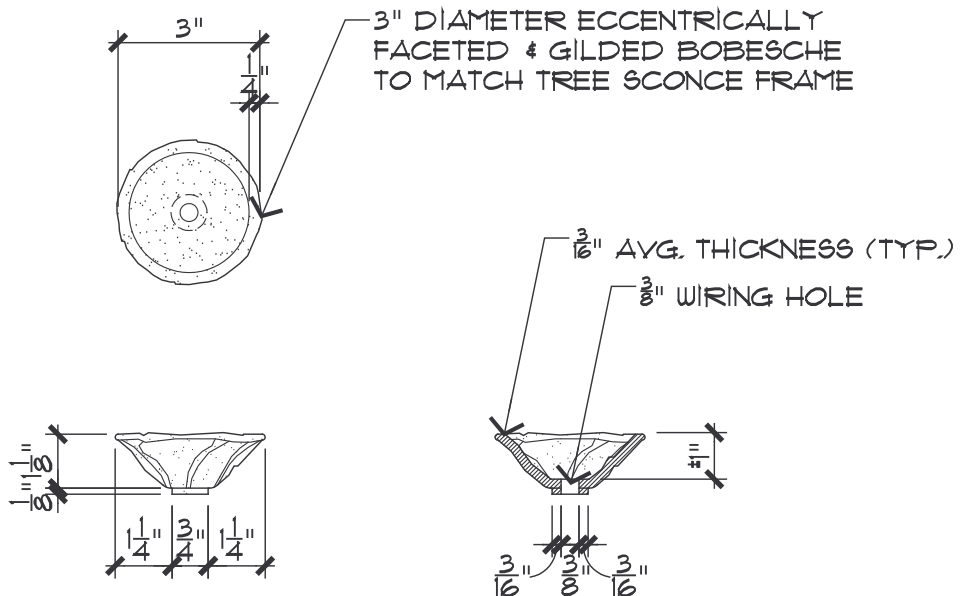

BOBESCHE DETAIL

THIS DESIGN IS THE PROPERTY OF WYNN DESIGN AND DEVELOPMENT, IT MAY NOT BE REPRODUCED, DUPLICATED OR SOLD WITHOUT WRITTEN PERMISSION OF THE OWNER.

DRAWING NUMBER: 2 OF 2	PROJECT NUMBER: TBD REVIEWED BY: DSA DATE: 6-6-2006	PROJECT: ENCORE MEETING ROOM LIGHTING DRAWING TITLE: WALL MOUNTED MIRROR & TREE SCENCE LIGHT CUSTOM DESIGN BY ROGER THOMAS - SCALE: 1" = 1'-0"	680 Pilot Road, suite 1 Las Vegas, Nevada 89119 PHONE: (702) 770-5000 FAX: (702) 770-5003