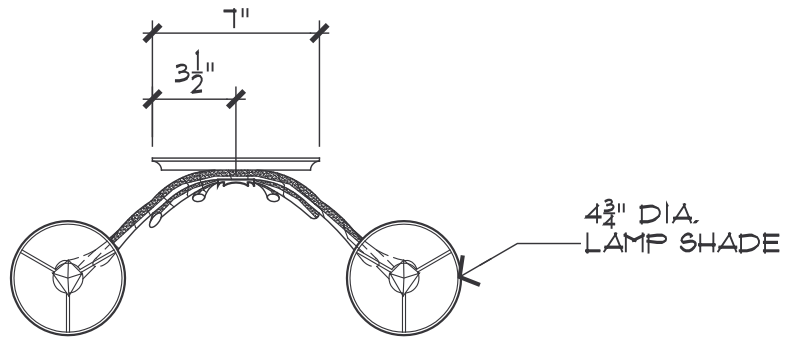

PLAN VIEW

DUAL LAMP SCONCE CASINO OPTION "A"

1

SCALE: 1-1/2" = 1'-0"

xxxx1.dwg

THIS DESIGN IS THE PROPERTY OF WYNN DESIGN AND DEVELOPMENT, IT MAY NOT BE REPRODUCED, DUPLICATED OR SOLD WITHOUT WRITTEN PERMISSION OF THE OWNER.

DRAWING NUMBER: 1 OF 2	PROJECT NUMBER: TBD	PROJECT: ENCORE CASINO & PUBLIC AREA LIGHTING	680 Pilot Road, suite 1 Las Vegas, Nevada 89119 PHONE: (702) 770-5000 FAX: (702) 770-5003
	REVIEWED BY: DSA	DRAWING TITLE: WALL MOUNTED SCONCE LIGHT	
	DATE: 6-6-2006	CUSTOM DESIGN BY ROGER THOMAS