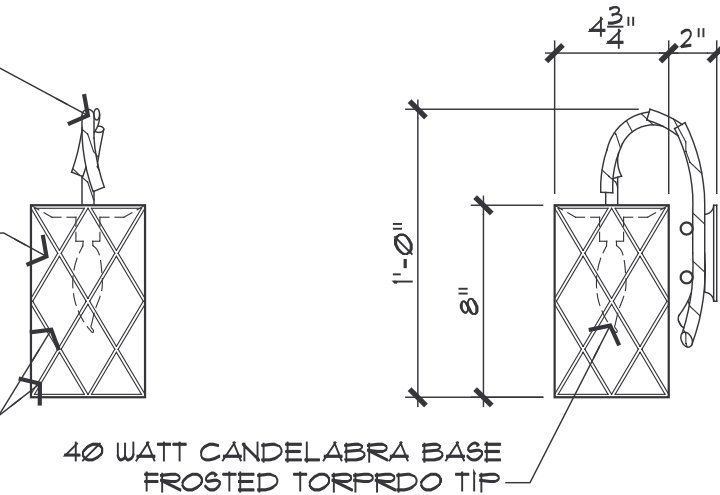

40 WATT CANDELABRA BASE
FROSTED TORPRDO TIP

FRONT ELEVATION

SIDE ELEVATION

1 SMALL WALL SCONCE

SCALE: 1-1/2" = 1'-0"

xxx1.dwg

THIS DESIGN IS THE PROPERTY OF WYNN DESIGN AND DEVELOPMENT, IT MAY NOT BE REPRODUCED, DUPLICATED OR SOLD WITHOUT WRITTEN PERMISSION OF THE OWNER.