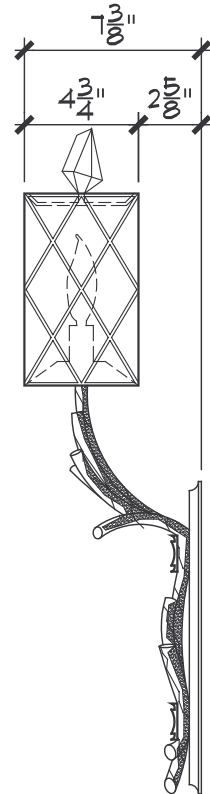

40 WATT CANDELABRA BASE
FROSTED TORPRDO TIP

FRONT ELEVATION

SIDE ELEVATION

1 SMALL WALL SCONCE

SCALE: 1-1/2" = 1'-0"

xxx1.dwg

THIS DESIGN IS THE PROPERTY OF WYNN DESIGN AND DEVELOPMENT, IT MAY NOT BE REPRODUCED, DUPLICATED OR SOLD WITHOUT WRITTEN PERMISSION OF THE OWNER.

PLAN VIEW

FRONT ELEVATION

SIDE ELEVATION

40 WATT CANDELABRA BASE
FROSTED TORPRDO TIP

2 **LARGE WALL SCONCE**
SCALE: 1-1/2" = 1'-0" xxx1.dwg

THIS DESIGN IS THE PROPERTY OF WYNN DESIGN AND DEVELOPMENT, IT MAY NOT BE REPRODUCED, DUPLICATED OR SOLD WITHOUT WRITTEN PERMISSION OF THE OWNER.

PLAN VIEW

FRONT ELEVATION

SIDE ELEVATION

DUAL LAMP SCONCE OPTION " B "

2

SCALE: 1-1/2" = 1'-0"

xxxxl.dwg

THIS DESIGN IS THE PROPERTY OF WYNN DESIGN AND DEVELOPMENT, IT MAY NOT BE REPRODUCED, DUPLICATED OR SOLD WITHOUT WRITTEN PERMISSION OF THE OWNER.

TOP

FRONT

1- $\frac{1}{2}$ "Wx1- $\frac{1}{2}$ "Lx $\frac{3}{4}$ "THK.
BEVELED MIRROR PIECES
MEDIUM ANTIQUE FINISH
W/ $\frac{3}{8}$ " BEVEL (TYP.)

1- $\frac{1}{2}$ "Wx4- $\frac{7}{8}$ "Lx $\frac{3}{4}$ "THK.
BEVELED MIRROR PIECES
MEDIUM ANTIQUE FINISH
W/ $\frac{3}{8}$ " BEVEL (TYP. @
SIDES OF MIRROR)