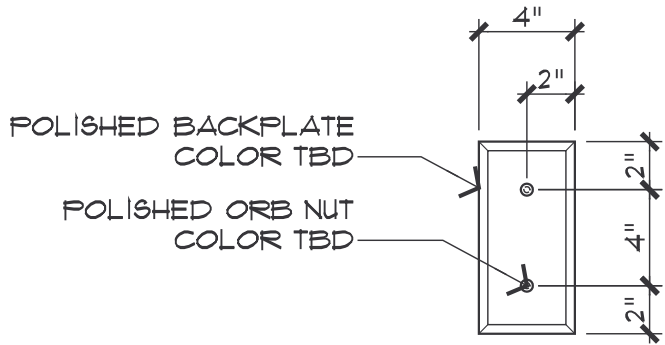

BACKPLATE ELEVATION