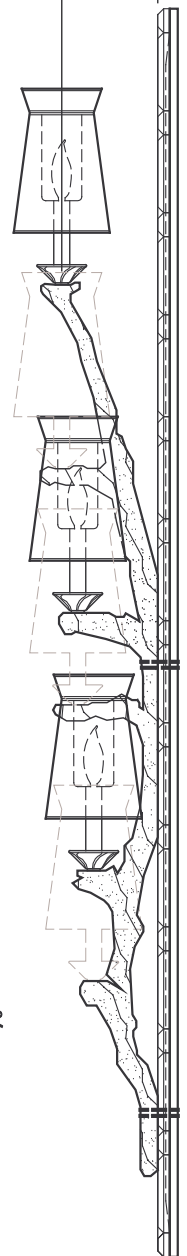

SIDE

THIS DESIGN IS THE PROPERTY OF WYNN DESIGN AND DEVELOPMENT, IT MAY NOT BE REPRODUCED, DUPLICATED OR SOLD WITHOUT WRITTEN PERMISSION OF THE OWNER.

DRAWING NUMBER:
1 OF 2

PROJECT NUMBER:
TBD
REVIEWED BY:
DSA
DATE:
6-6-2006

PROJECT:
ENCORE MEETING ROOM LIGHTING
DRAWING TITLE:
WALL MOUNTED MIRROR & TREE SCENCE LIGHT
CUSTOM DESIGN BY ROGER THOMAS - SCALE: 1" = 1'-0"

680 Pilot Road, suite 1
Las Vegas, Nevada 89119
PHONE: (702) 770-5000
FAX: (702) 770-5003