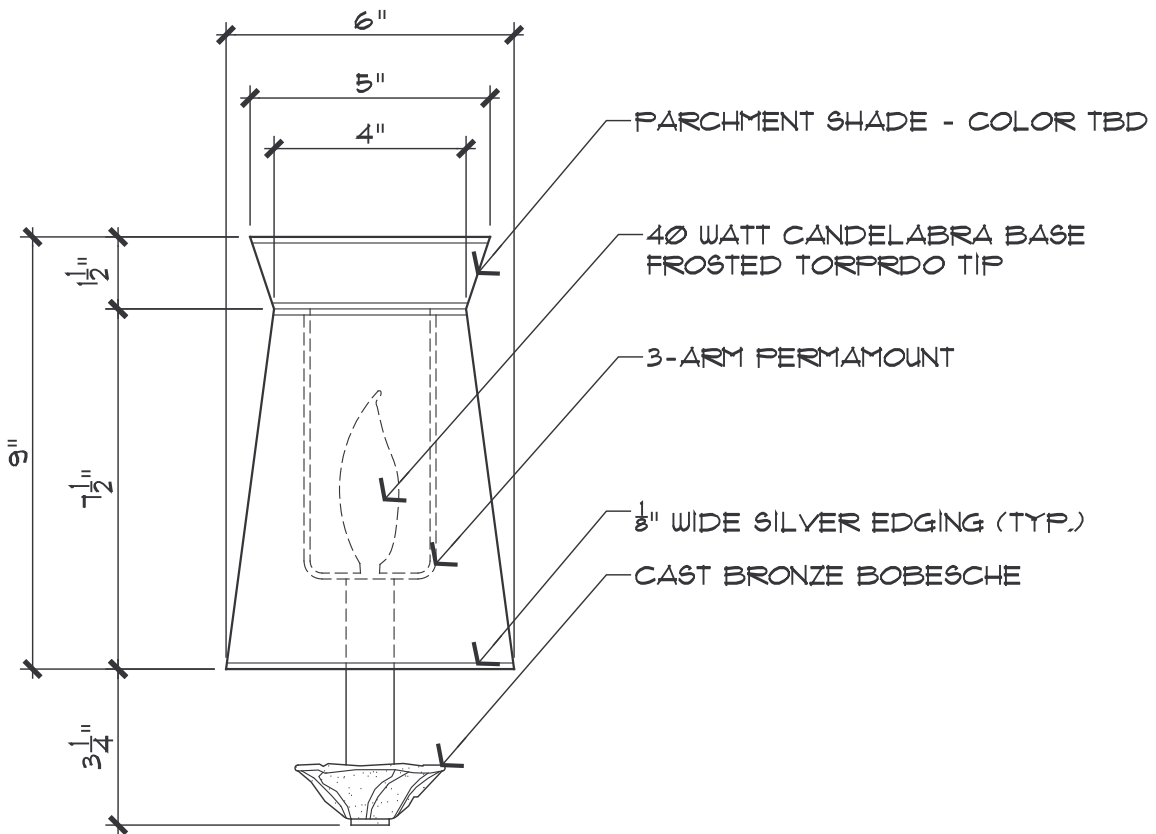

LAMP DETAIL