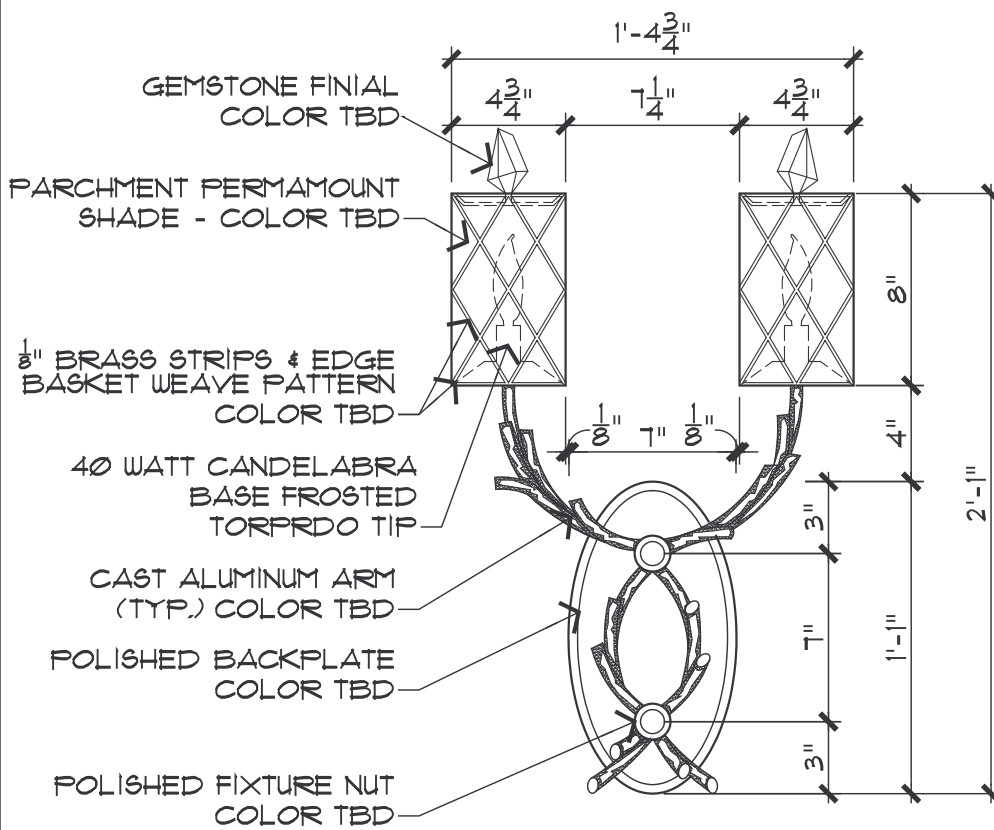

FRONT ELEVATION