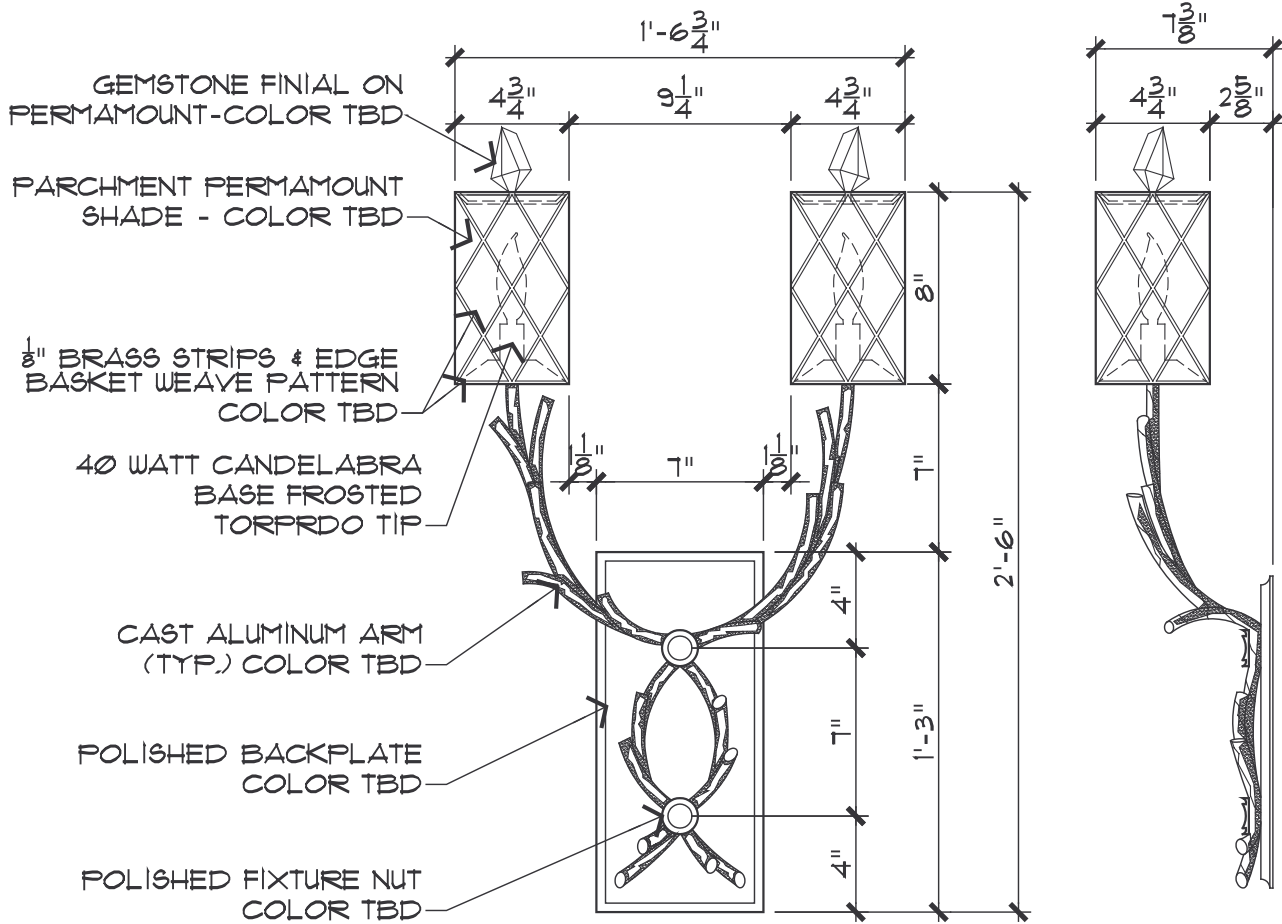

PLAN VIEW

FRONT ELEVATION

SIDE ELEVATION

DUAL LAMP SCONCE OPTION " B "

2

SCALE: 1-1/2" = 1'-0"

xxxxl.dwg

THIS DESIGN IS THE PROPERTY OF WYNN DESIGN AND DEVELOPMENT, IT MAY NOT BE REPRODUCED, DUPLICATED OR SOLD WITHOUT WRITTEN PERMISSION OF THE OWNER.

PLAN VIEW

FRONT ELEVATION

SIDE ELEVATION

DUAL LAMP SCONCE CASINO OPTION "A"

1

SCALE: 1-1/2" = 1'-0"

xxxx1.dwg

THIS DESIGN IS THE PROPERTY OF WYNN DESIGN AND DEVELOPMENT, IT MAY NOT BE REPRODUCED, DUPLICATED OR SOLD WITHOUT WRITTEN PERMISSION OF THE OWNER.