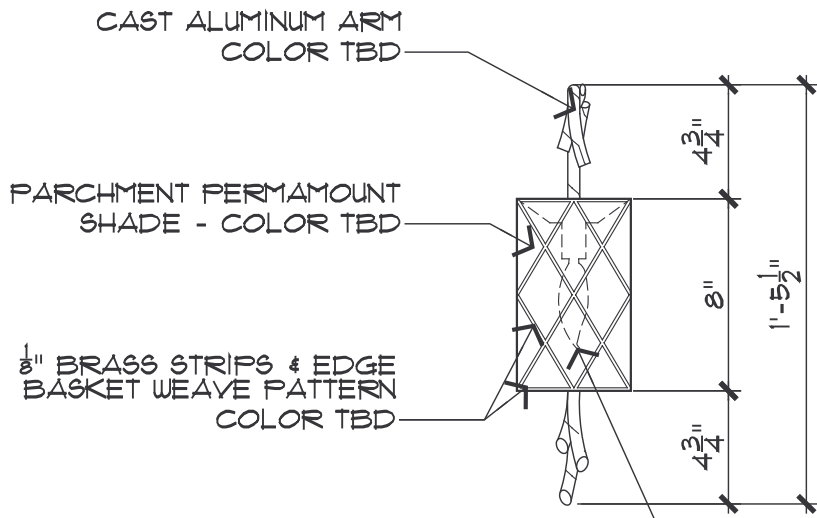

PLAN VIEW

FRONT ELEVATION

SIDE ELEVATION

40 WATT CANDELABRA BASE
FROSTED TORPRDO TIP

2 **LARGE WALL SCONCE**
SCALE: 1-1/2" = 1'-0" xxx1.dwg

THIS DESIGN IS THE PROPERTY OF WYNN DESIGN AND DEVELOPMENT, IT MAY NOT BE REPRODUCED, DUPLICATED OR SOLD WITHOUT WRITTEN PERMISSION OF THE OWNER.