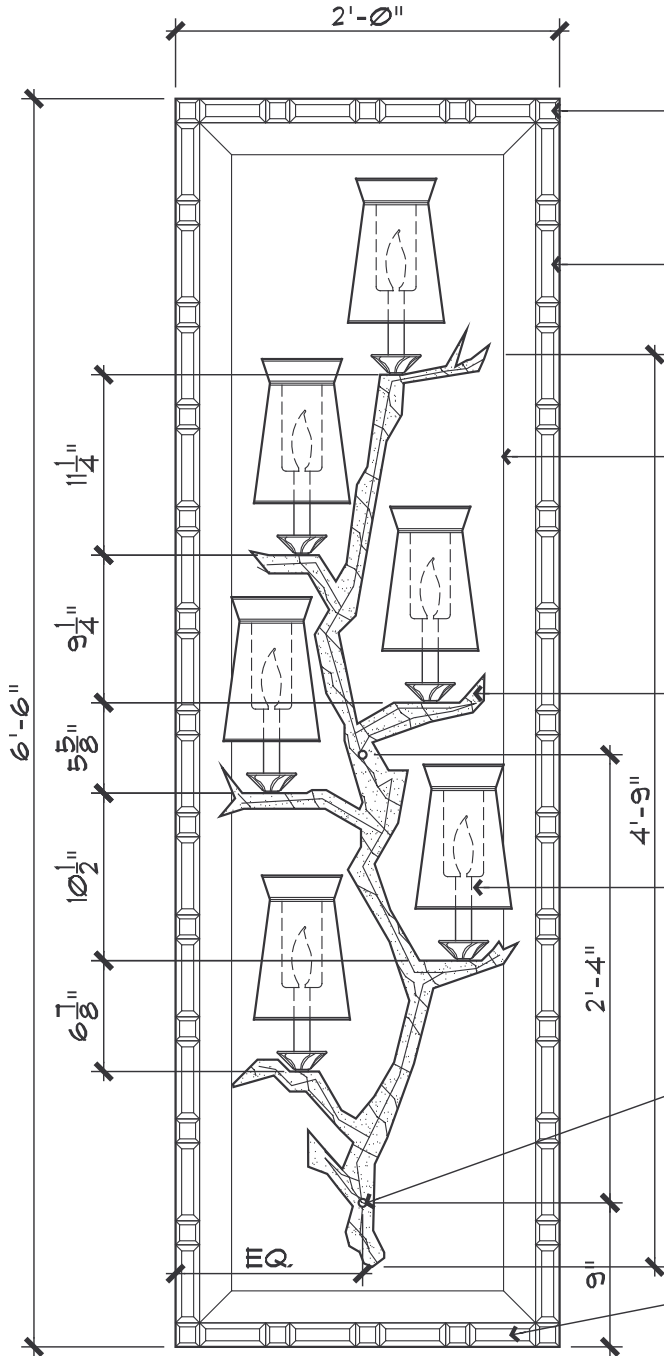

PLAN VIEW

FRONT ELEVATION

SIDE ELEVATION

DUAL LAMP SCONCE OPTION " B "

2

SCALE: 1-1/2" = 1'-0"

xxxxl.dwg

THIS DESIGN IS THE PROPERTY OF WYNN DESIGN AND DEVELOPMENT, IT MAY NOT BE REPRODUCED, DUPLICATED OR SOLD WITHOUT WRITTEN PERMISSION OF THE OWNER.

PLAN VIEW

FRONT ELEVATION

SIDE ELEVATION

DUAL LAMP SCONCE CASINO OPTION "A"

1

SCALE: 1-1/2" = 1'-0"

xxxx1.dwg

THIS DESIGN IS THE PROPERTY OF WYNN DESIGN AND DEVELOPMENT, IT MAY NOT BE REPRODUCED, DUPLICATED OR SOLD WITHOUT WRITTEN PERMISSION OF THE OWNER.

TOP

FRONT

1- $\frac{1}{2}$ "Wx1- $\frac{1}{2}$ "Lx $\frac{3}{4}$ "THK.
BEVELED MIRROR PIECES
MEDIUM ANTIQUE FINISH
W/ $\frac{3}{8}$ " BEVEL (TYP.)

1- $\frac{1}{2}$ "Wx4- $\frac{7}{8}$ "Lx $\frac{3}{4}$ "THK.
BEVELED MIRROR PIECES
MEDIUM ANTIQUE FINISH
W/ $\frac{3}{8}$ " BEVEL (TYP. @
SIDES OF MIRROR)