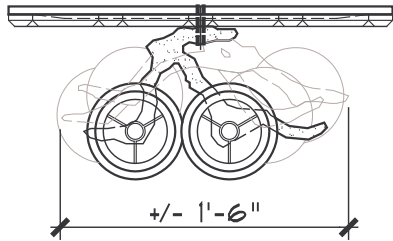

TOP

1- $\frac{1}{2}$ "Wx1- $\frac{1}{2}$ "Lx $\frac{3}{4}$ "THK.
BEVELED MIRROR PIECES
MEDIUM ANTIQUE FINISH
W/ $\frac{3}{8}$ " BEVEL (TYP.)

1- $\frac{1}{2}$ "Wx4- $\frac{7}{8}$ "Lx $\frac{3}{4}$ "THK.
BEVELED MIRROR PIECES
MEDIUM ANTIQUE FINISH
W/ $\frac{3}{8}$ " BEVEL (TYP. @
SIDES OF MIRROR)

$\frac{3}{4}$ " THICK BEVELED
MIRROR - MEDIUM
ANTIQUÉ FINISH
W/ 2"Wx $\frac{1}{4}$ "THK. BEVEL
- MOUNTING TBD

GILDED/ CAST BRONZE
TREE SCENCE FRAME
ROUTE OUT CHASE FOR
WIRING - FINISH TBD

CUSTOM CANDELABRA
LAMP (TYP. OF 6)

SCENCE MOUNTING TBD -
SHALL BE THROUGH MIRROR
TO WALL & OFFSET W/
STAND OFF STUDS (VERIFY
IN FIELD)

1- $\frac{1}{2}$ "Wx4- $\frac{7}{8}$ "Lx $\frac{3}{4}$ "THK.
BEVELED MIRROR PIECES
MEDIUM ANTIQUÉ FINISH
W/ $\frac{3}{8}$ " BEVEL (TYP. @ TOP
& BOTTOM OF MIRROR)

4" MIN. - 6" MAX.

THIS DESIGN IS THE PROPERTY OF WYNN DESIGN AND DEVELOPMENT, IT MAY NOT BE REPRODUCED, DUPLICATED OR SOLD WITHOUT WRITTEN PERMISSION OF THE OWNER.

DRAWING NUMBER:
1 OF 2

PROJECT NUMBER:
TBD
REVIEWED BY:
DSA
DATE:
6-6-2006

PROJECT:
ENCORE MEETING ROOM LIGHTING
DRAWING TITLE:
WALL MOUNTED MIRROR & TREE SCENCE LIGHT
CUSTOM DESIGN BY ROGER THOMAS - SCALE: 1" = 1'-0"

680 Pilot Road, suite 1
Las Vegas, Nevada 89119
PHONE: (702) 770-5000
FAX: (702) 770-5003