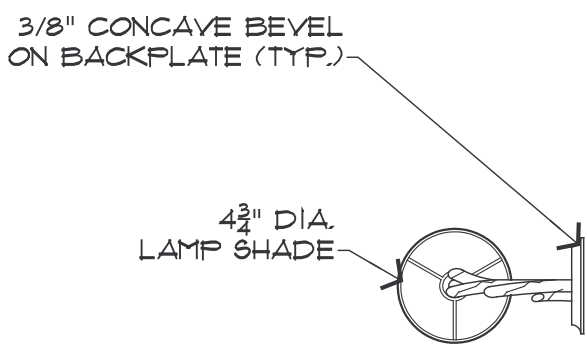

PLAN VIEW

FRONT ELEVATION

SIDE ELEVATION

40 WATT CANDELABRA BASE
FROSTED TORPRDO TIP

2 **LARGE WALL SCONCE**
SCALE: 1-1/2" = 1'-0" xxx1.dwg

THIS DESIGN IS THE PROPERTY OF WYNN DESIGN AND DEVELOPMENT, IT MAY NOT BE REPRODUCED, DUPLICATED OR SOLD WITHOUT WRITTEN PERMISSION OF THE OWNER.